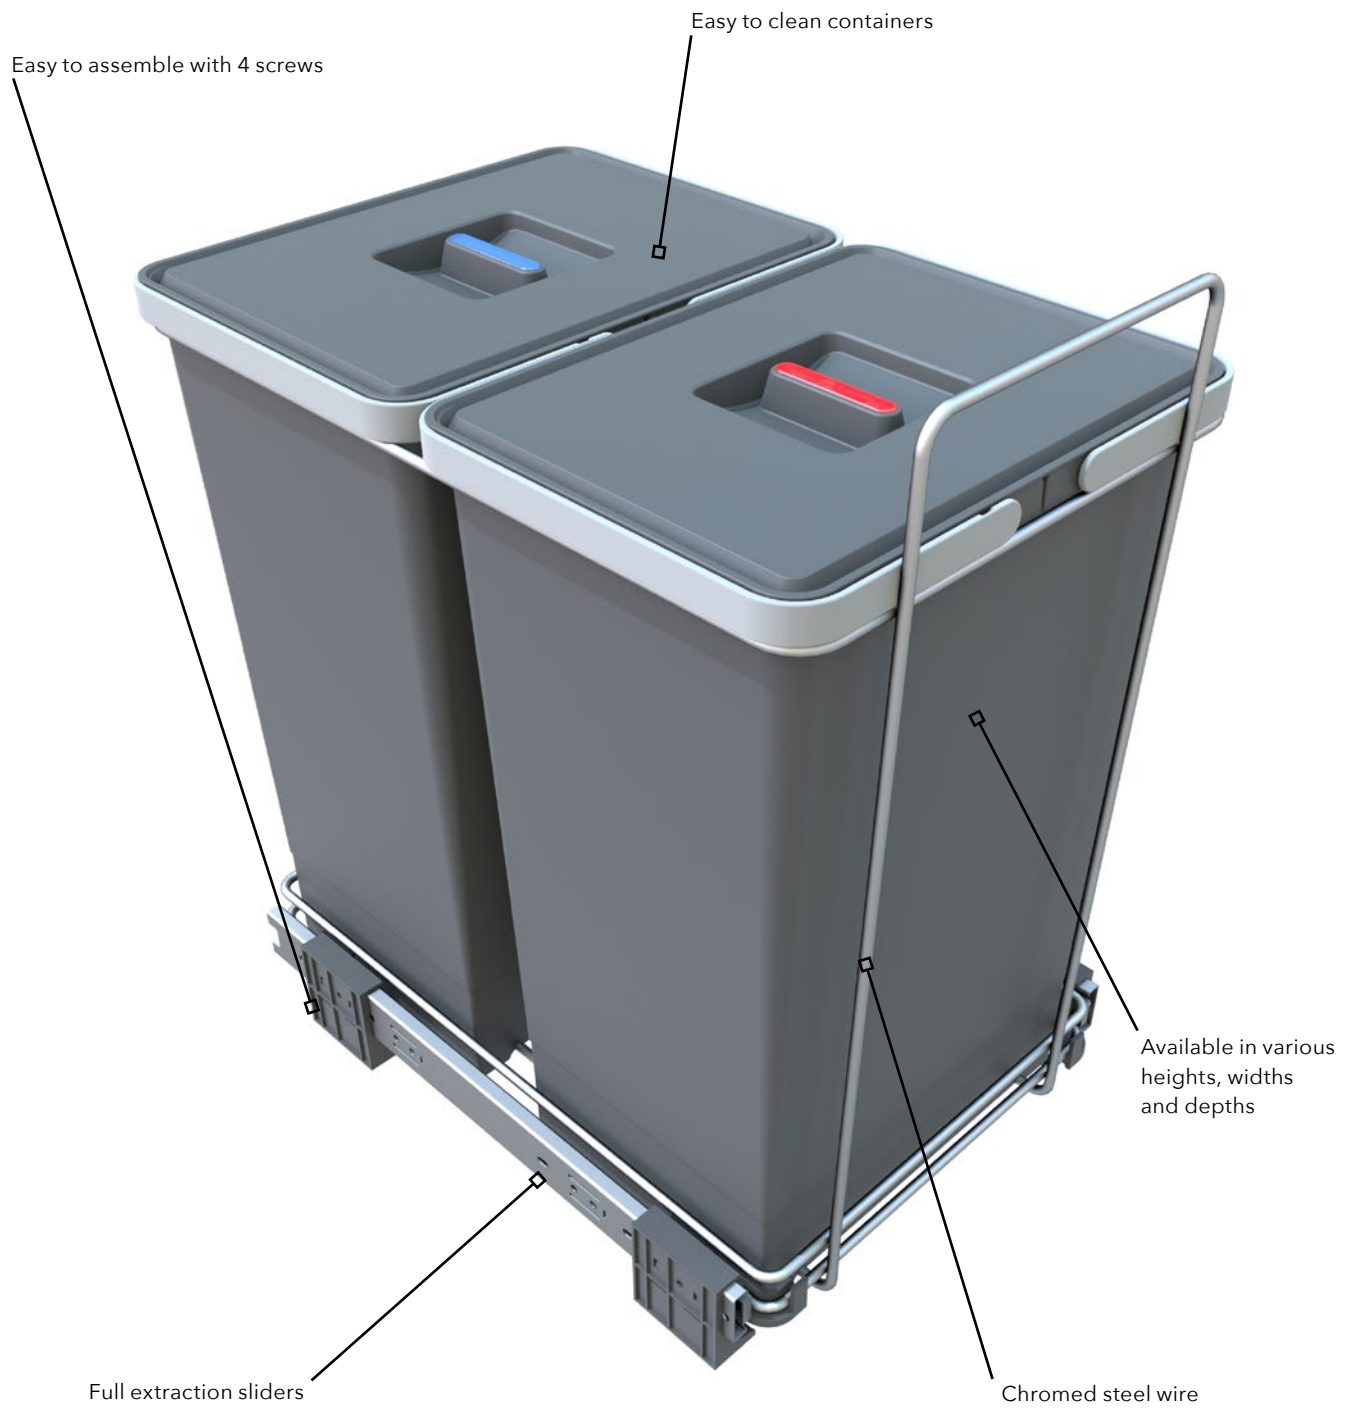

MANUAL-OPENING PULL-OUT TRASH CANS

Ecofil

Line of built in waste bin systems for waste separation made of chrome plated steel wire. This is a basic product, but at the same time it is extremely resistant, durable and with an excellent quality/price ratio. It offers a wide range of solutions thanks to the use of the Cover Box containers.

FEATURES

- The frame is made of recyclable chromed steel wire
- Full extension ball bearing sliders
- It can be supplied in several different widths, heights and depths
- Strong and durable
- Versatile and space-saving (thanks to the simple metal frame without an exterior shell)
- Easy installation with only 4 screws
- Easy to clean

Water-resistant multicolored resin labels, that can be applied on the lids

Structure in chrome metal wire, and total extraction ball bearing sliders. Plastic shoes to fasten to the base of the cabinet

Standard features

Total extraction

Metal sliders

Resin-coated labels

PF01 34C1_AM

H: 14 3/16" (360 mm)
D: 16 2/16" (410 mm)
W: 9 1/16" (230 mm)
Capacity (qt): 19
Capacity (lt): 18
Finish: Wire chrome steel
 Thermoplastic grey RAL7012