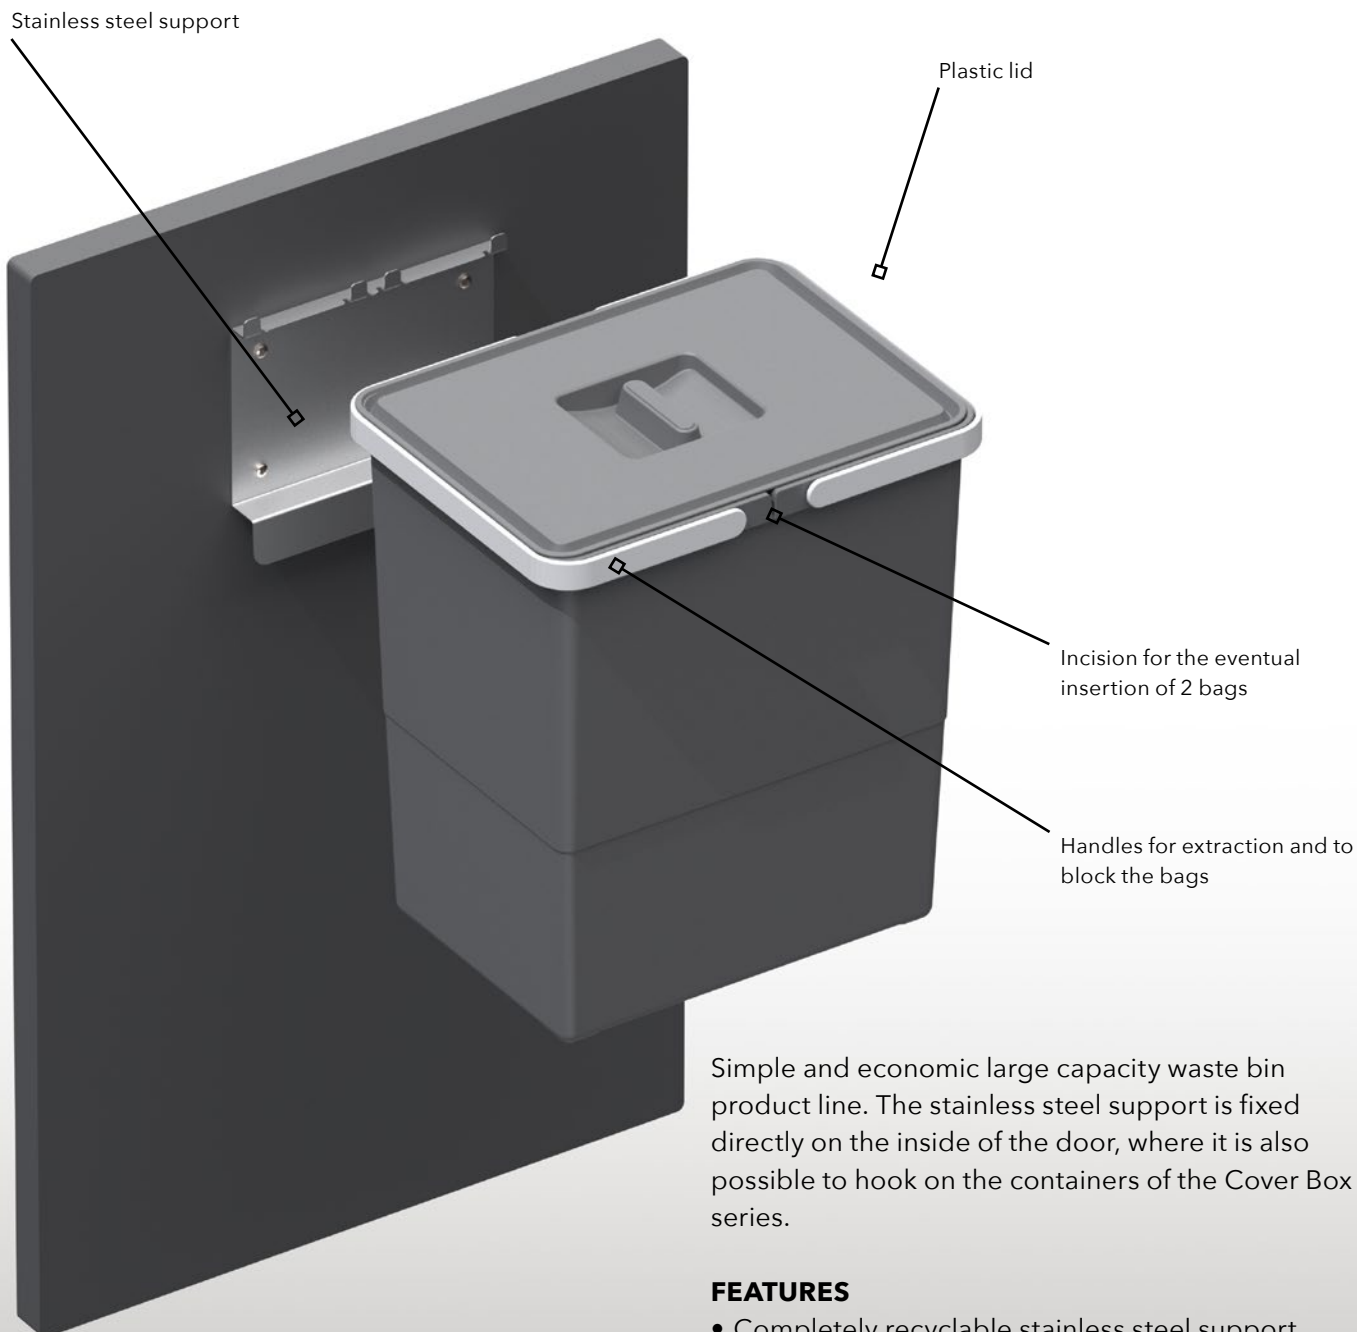

DOOR-MOUNTED TRASH CANS

Easy

#### FEATURES

- Completely recyclable stainless steel support
- Bins are made of completely recyclable thermoplastic polypropylene of 15, 18 and 24 liters
- When necessary, the containers allow the insertion of two inner bags in a single container
- Easy installation with only 2 screws
- Easy to clean

### PBD SA SG44\_AM C97 M08

**H:** 17 11/16" (450 mm)  
**D:** 9 1/16" (230 mm)  
**W:** 11 13/16" (300 mm)  
**Capacity (qt):** 25  
**Capacity (lt):** 24  
**Finish:** Thermoplastic grey RAL7012

### PBD SA SG34\_AM C97 M08

**H:** 13 12/16" (350 mm)  
**D:** 9 1/16" (230 mm)  
**W:** 11 13/16" (300 mm)  
**Capacity (qt):** 19  
**Capacity (lt):** 18  
**Finish:** Thermoplastic grey RAL7012